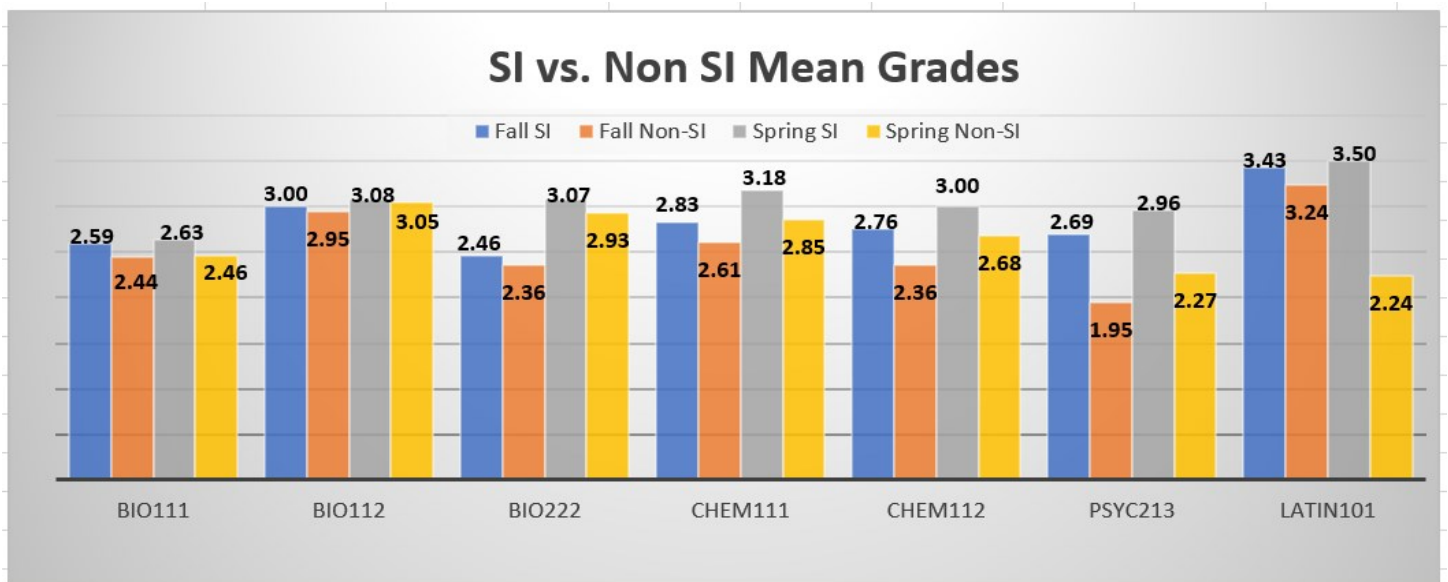

## 3,366 unique students

- Total visits: 18,201
- 34% visited 5 or more times
- Average number of visits: 5

# Supplemental Instruction (SI) F19 — SP20

**1,168 unique students**

- 1,273 SI Sessions
- Total visits: 5,568
- SI DWF rate 16% vs Non SI rate 25%

**In 2019—2020, SI supported 76 sections in 13 courses.**