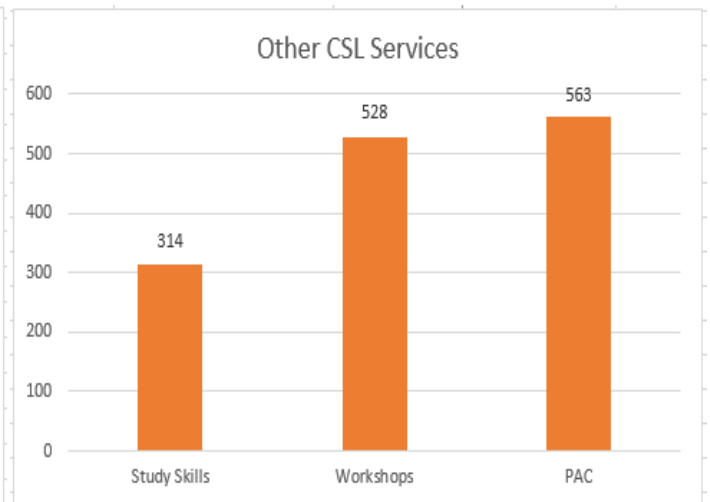

## 3,366 unique students

- Total visits: 18,201
- 34% visited 5 or more times
- Average number of visits: 5