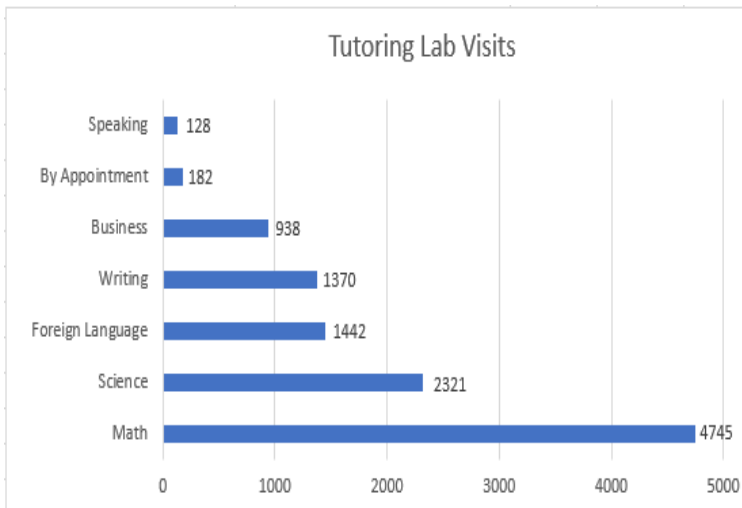

## 3,366 unique students

- Total visits: 18,201
- 34% visited 5 or more times
- Average number of visits: 5

# Supplemental Instruction (SI) F19 — SP20

**1,168 unique students**

- 1,273 SI Sessions
- Total visits: 5,568
- SI DWF rate 16% vs Non SI rate 25%

**In 2019—2020, SI supported 76 sections in 13 courses.**