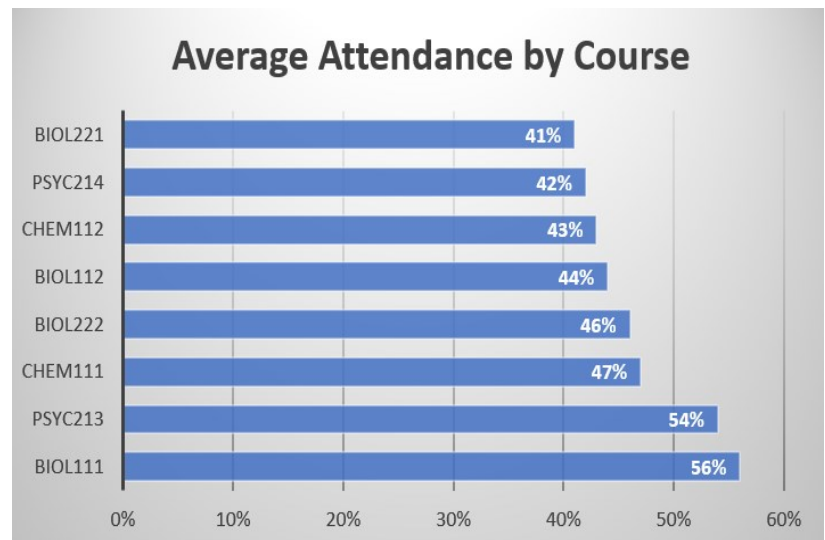

## 3,366 unique students

- Total visits: 18,201
- 34% visited 5 or more times
- Average number of visits: 5

# Supplemental Instruction (SI) F19 — SP20

**1,168 unique students**

- 1,273 SI Sessions
- Total visits: 5,568
- SI DWF rate 16% vs Non SI rate 25%

**In 2019—2020, SI supported 76 sections in 13 courses.**