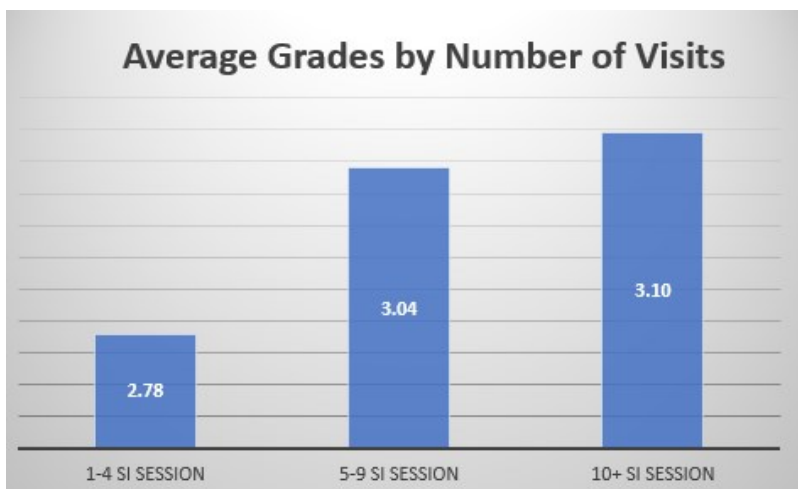

Supplemental Instruction (SI) F19 — SP20

1,168 unique students

- 1,273 SI Sessions
- Total visits: 5,568
- SI DWF rate 16% vs Non SI rate 25%

In 2019—2020, SI supported 76 sections in 13 courses.