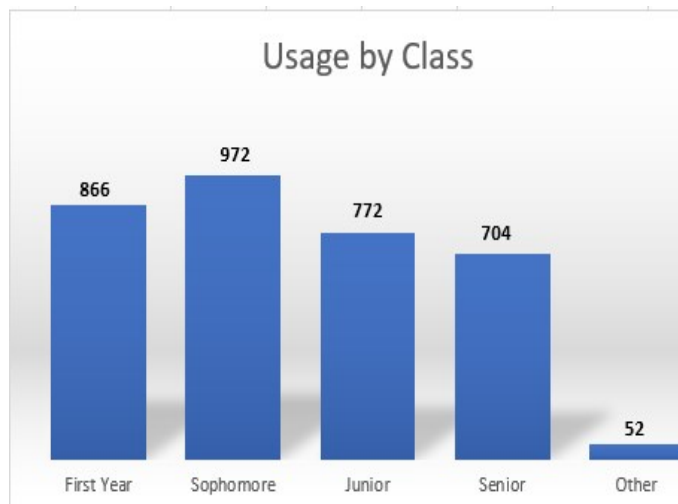

## 3,366 unique students

- Total visits: 18,201
- 34% visited 5 or more times
- Average number of visits: 5